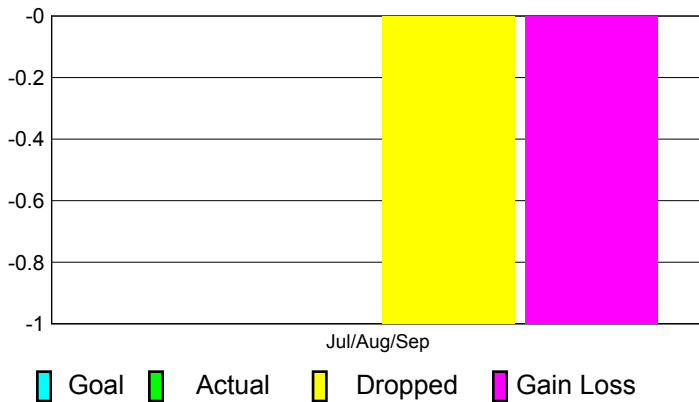

2012-2013 GMT Reports for District (or Undistricted) **District 2 A2**

GMT: **MICHAEL P BUTLER**

Location: **TEXAS**

GMT CA: **1**

CLUBS

Club Results
2012-2013

Clubs
2011-2012

| Month | New Club Goal | Actual New Clubs | Actual Dropped Clubs | Gain/Loss of Clubs | Gain/Loss of Clubs |
|---------------|---------------|------------------|----------------------|--------------------|--------------------|
| Jul/Aug/Sep | 0 | 0 | -1 | -1 | 0 |
| Totals | 0 | 0 | -1 | -1 | 0 |

Club Results 2012-2013

Goal, New, Dropped, Gain/Loss

Comparison of Club Gain/Loss

Current Year Compared to the Previous Year

YTD Status Quo Clubs 2012-2013

Status Quo Clubs Compared to Status Quo Members

MEMBERSHIP