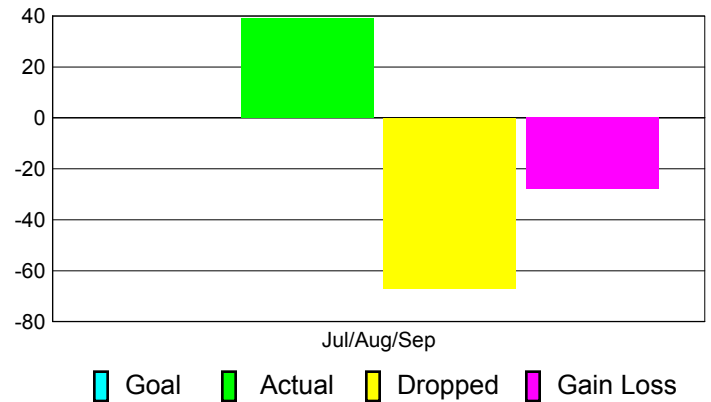

Membership Results 2012-2013

Goal, New, Dropped, Gain/Loss

Comparison of Membership Gain/Loss

Current Year Compared to the Previous Year