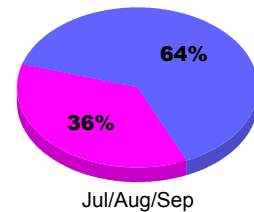

Membership Results
2012-2013

Membership
2011-2012

| Month | Net Memb Goal | Actual New Memb | Actual Dropped Memb | Gain/Loss of Memb | Gain/Loss of Memb |
|---------------|---------------|-----------------|---------------------|-------------------|-------------------|
| Jul/Aug/Sep | 0 | 39 | -67 | -28 | -27 |
| Totals | 0 | 39 | -67 | -28 | -27 |

Membership Results 2012-2013

Goal, New, Dropped, Gain/Loss

Comparison of Membership Gain/Loss

Current Year Compared to the Previous Year

Gender Comparison 2012-2013

Jul/Aug/Sep

Male Female